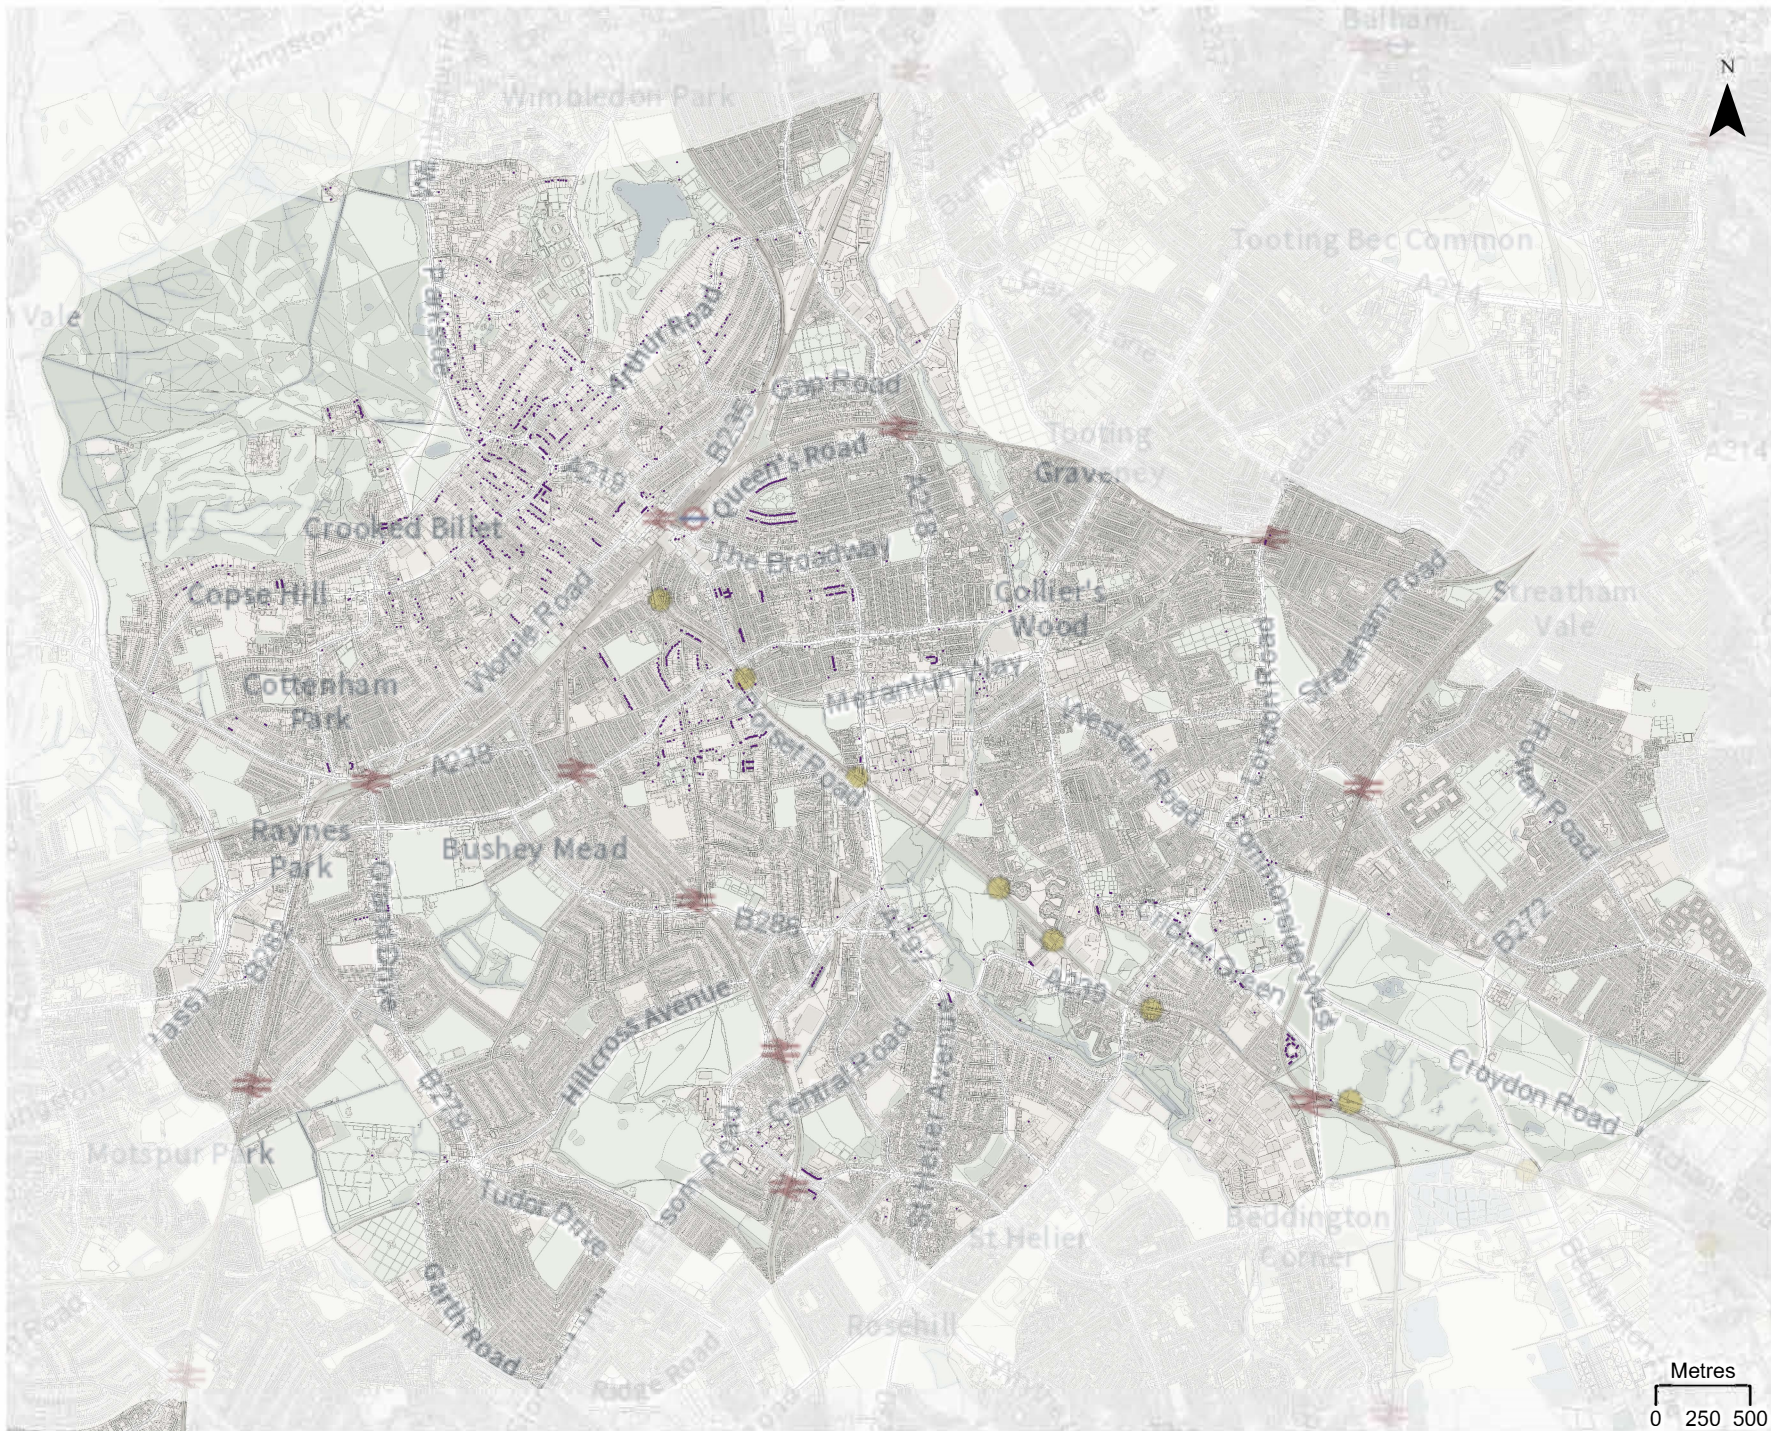

● Locally Listed Buildings